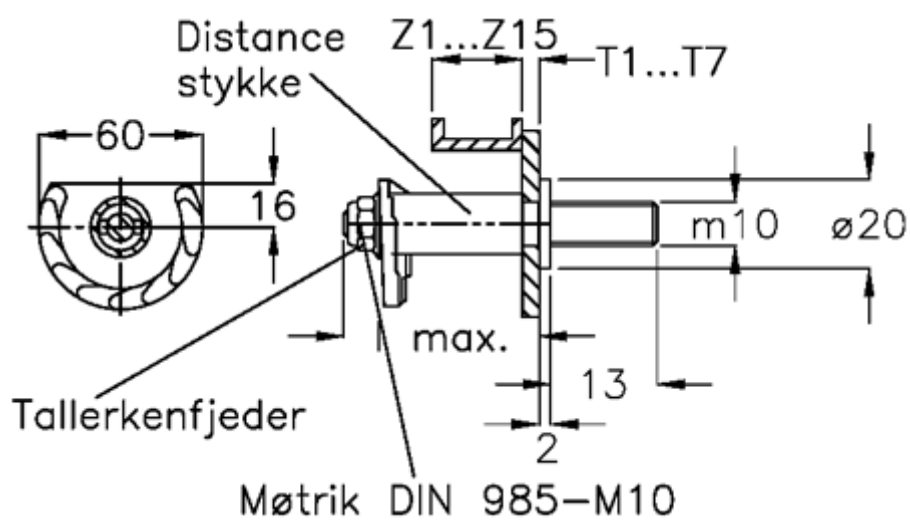

Article number: 20895214

Description: E+G Door lock  
GN 117-GB-T2-Z14

## Measures

Cam thickness = 39-48